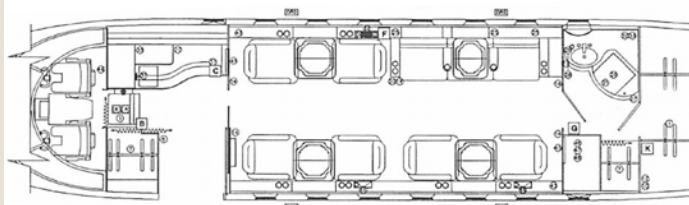

Challenger 601

440 knots
SPEED

45,000 feet
ALTITUDE

6.5 hours
RANGE

*Seats up to 9
Passengers*

INCLUDING AN
ENCLOSED LAVATORY